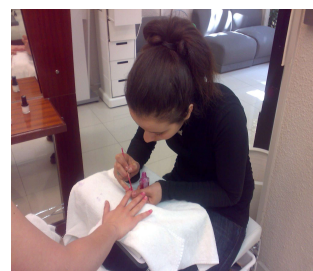

EQUAL PROGRAMME (2007-2008)

Individual training plans for disadvantaged women in traditionally masculin professional fields.